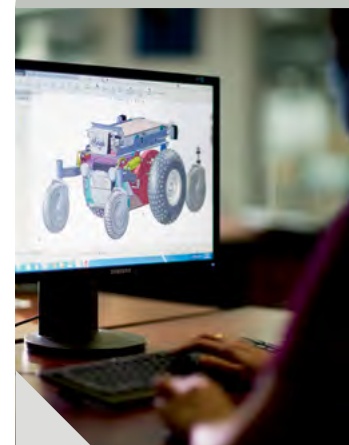

BUILT TO LAST

We never compromise on quality. With your wheelchair as your mobility, reliability is paramount. We’d much rather spend time improving our products than repairing them.

ENGINEERED TO THE LAST BOLT

If we think we can make it better, we will. Our in house engineering team are hands on, working side by side with customers and therapists. The entire Magic team work continuously on how we can improve the experience from choosing a Magic Mobility wheelchair to its performance in the places you want to go.

PROUDLY AUSTRALIAN DESIGNED AND MADE

We love that our product is made in Australia. We love meeting our customers, hearing their ever changing needs and taking it back to the drawing board.

Basic specifications:**

- Length: 1030mm
- Width: 710mm
- Seat to floor height: 470mm (490mm with swing away leg rests)
- Weight limit: 182kg (400lbs), 155kg (340lbs) with lift or tilt
- Top speed: 10kph (6.2mph)
- Motors: 700W Gear in Line
- Wheels: Off-road 14" (145/70-6) black
- Gel Batteries
- Penny and Giles controller with LCD display (R-Net)
- Centre post legrest with one piece footplate
- Sling backrest and rehab seat pan (from 12"-24" wide).

Rehab positioning:

- Power options: 300mm seat lift, tilt (45 degrees), power recline, lay down, power elevating legrests
- Seating and backrests: MPS, rehab backrest, adjustable seat pans and custom seating
- Headrests and mounts: MPS, rehab
- Legrests: centre post, swingaway, power and manual elevating
- Footplates: 1 or 2 piece fixed/flip up/angle adjustable, any custom requirement
- A full range of armpads, straps, pads, harness, restraints, supports are all available from our extensive catalogue.

Options and accessories:

- One-click activator (CJSM 2 or JSM joystick)
- Fold forward back
- Puncture resistant tyre liners
- 24V LED Lighting kit
- USB charger
- Jack
- Luggage rack, bag hooks, bags, pockets, keep safe secret boxes, tables, drinks holder, oxygen and vent carriers
- Special controls: Attendant, head, chin, foot, sip and puff, environmental controls all available
- Crash test compliant tie downs
- RAM mounting system (tablet and swing away tablet holder, mobile phone holder, swing away camera mount, attendant cup holder, action camera holder and cup holder).

The right wheelchair for:*

- Extreme off-road adventures
- Everyday off-road country living, working and rural productivity
- Active outer urban living.