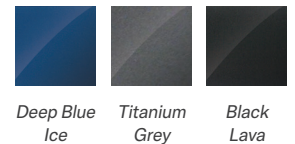

Colour Options

High Gloss Paint

TiLite Red Burgundy Neon Pink Super Wet Black

Matte Paint

Deep Blue Ice Titanium Grey Black Lava

Metallic Paint

Salsa Red Metallic Tangerine Metallic Acid Green Metallic Ocean Blue Metallic