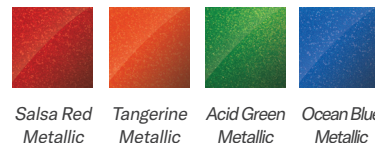

Colour Options

High Gloss Paint

TiLite Red Burgundy Neon Pink Super Wet Black

Matte Paint

Deep Blue Ice Titanium Grey Black Lava

Metallic Paint

Salsa Red Metallic Tangerine Metallic Acid Green Metallic Ocean Blue Metallic

Candy Paint

Ruby Red Azure Blue Electric Plum

Natural

Satin Titanium

Pearlescent Paint

Midnight Blue Pearl White Pearl