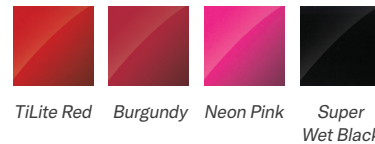

Colour Options

High Gloss Paint

TiLite Red Burgundy Neon Pink Super Wet Black

Matte Paint

Deep Blue Ice Titanium Grey Black Lava

Metallic Paint

Salsa Red Metallic Tangerine Metallic Acid Green Metallic Ocean Blue Metallic