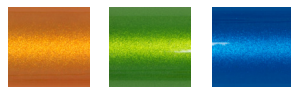

Frame Colours

High Gloss Paint

TiLite Red Neon Pink Super Wet Black

Metallic Paint

Tangerine Metallic Acid Green Metallic Ocean Blue Metallic

Pearlescent Paint

Midnight Blue Pearl White Pearl

Anodised